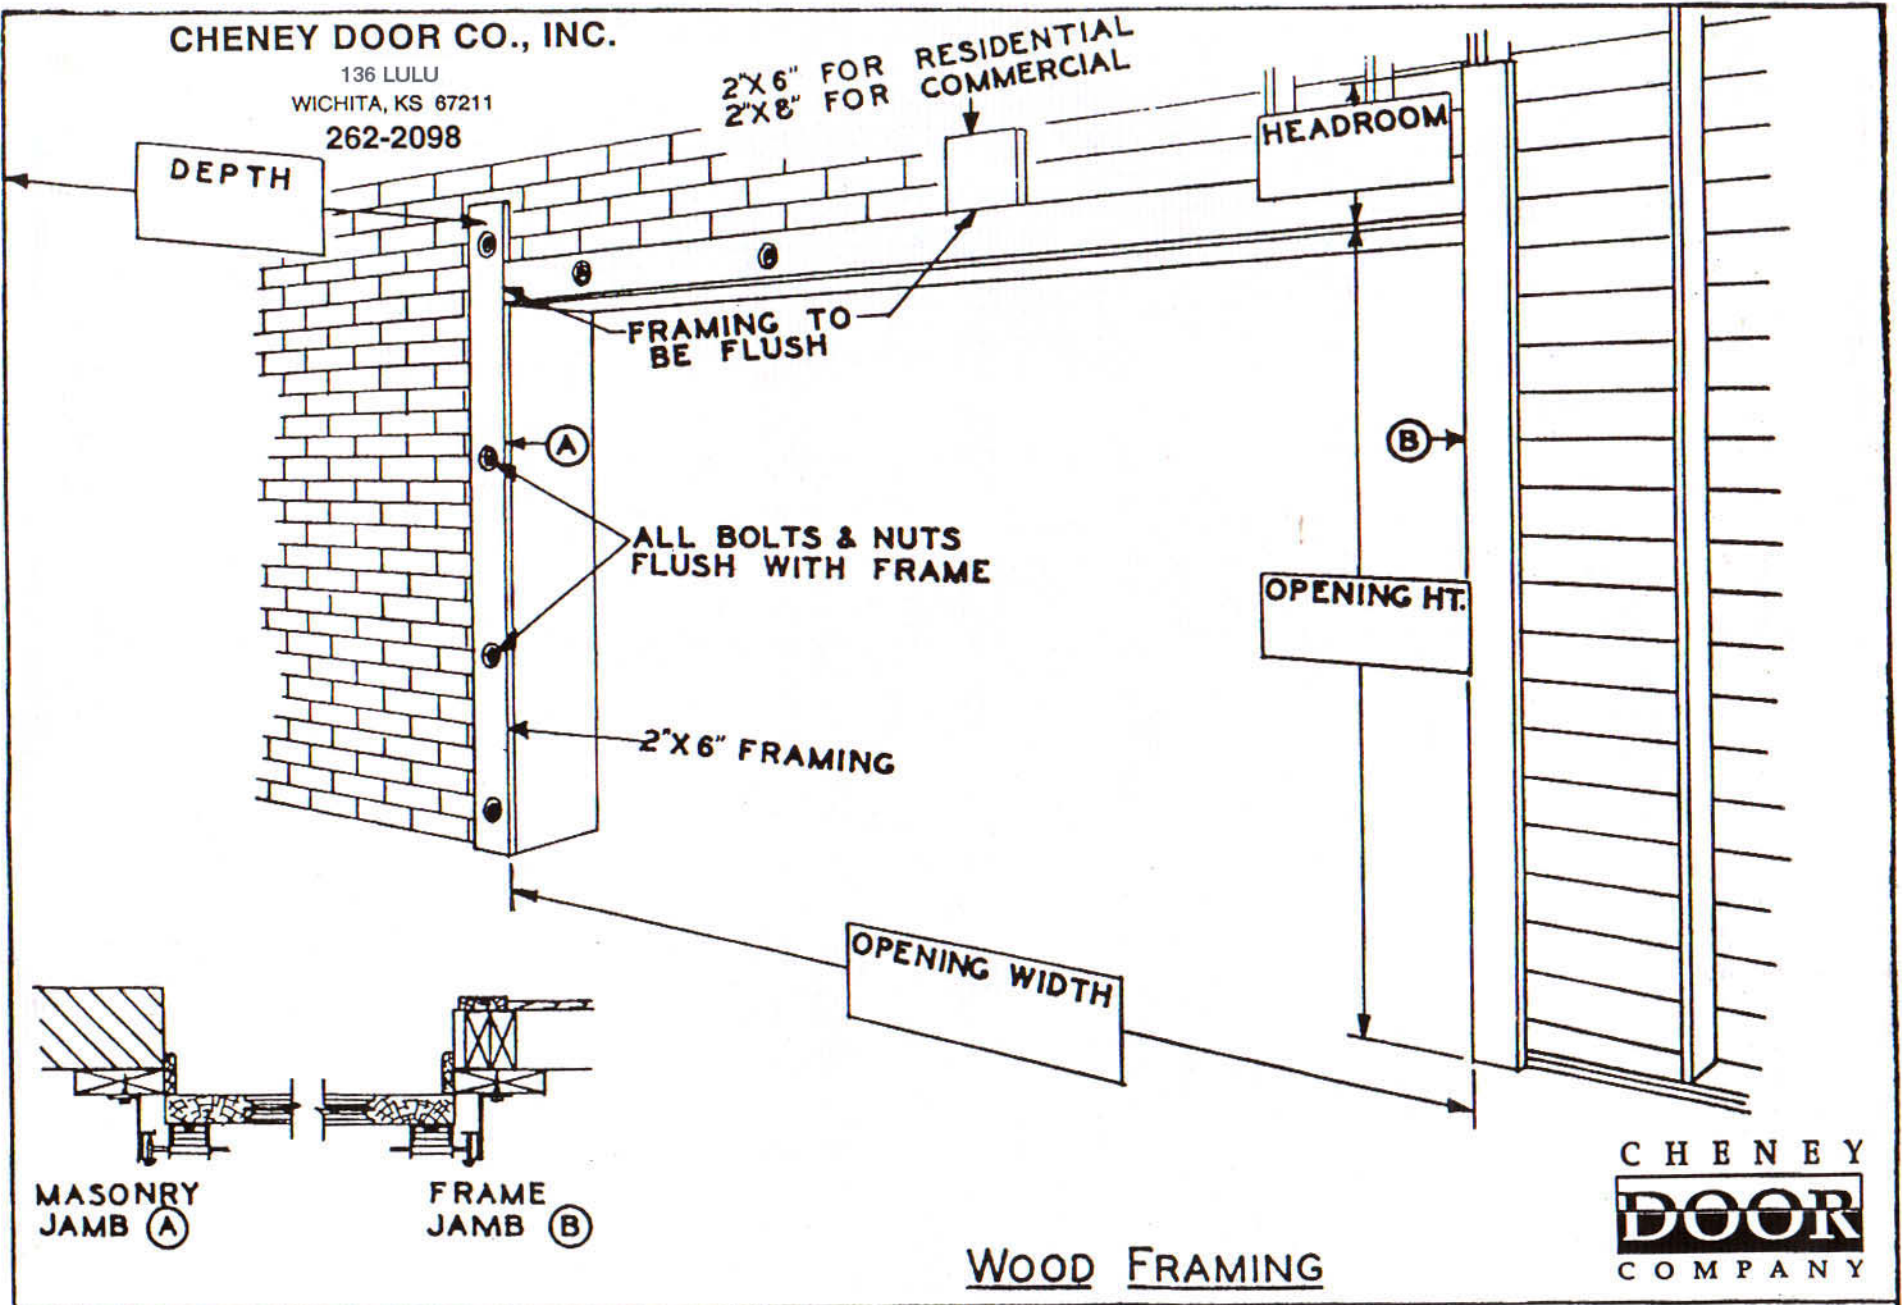

CHENEY DOOR CO., INC.

136 LULU
WICHITA, KS 67211
262-2098

2"X6" FOR RESIDENTIAL
2"X8" FOR COMMERCIAL

WOOD FRAMING

CHENEY
DOOR
COMPANY

TYPE OF JAMB	JOB NAME
	JOB ADDRESS